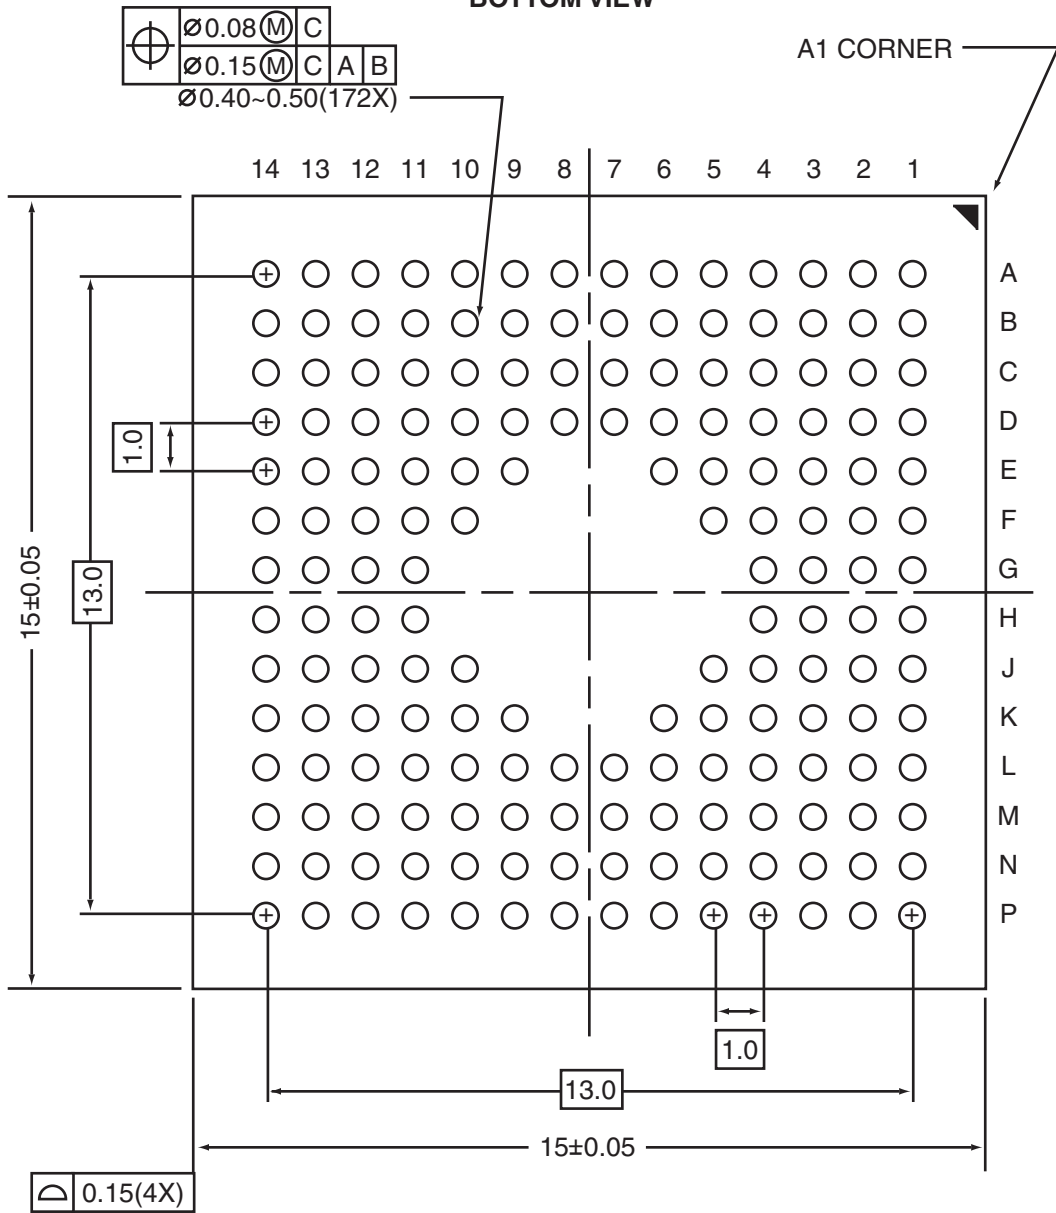

BOTTOM VIEW

REFERENCE: JEDEC - MO-210

395 WEST JAVA DRIVE
SUNNYVALE, CA 94089
408.542.5400

Title
**BALL GRID ARRAY
LBGA 172-PIN**

Document Number
MD-BG1

REV
C

Date
1/26/2005

Sheet
1 OF 1