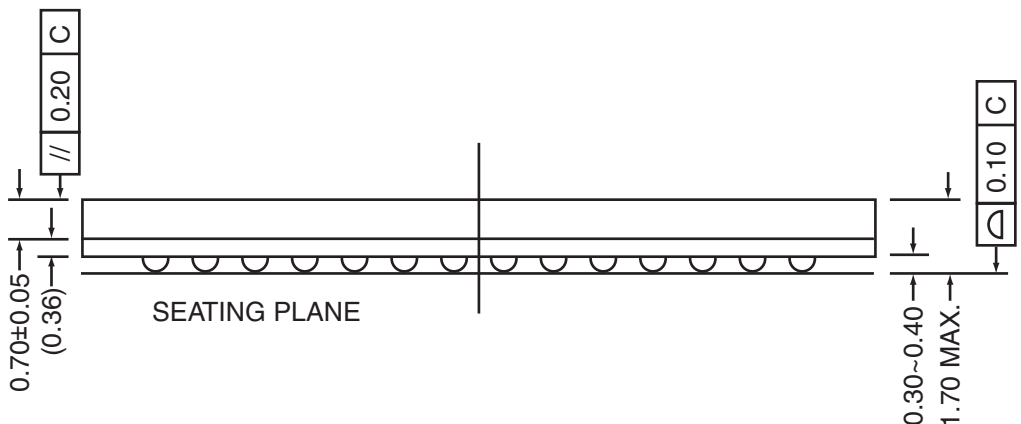

BOTTOM VIEW

REFERENCE: JEDEC - MO-210

395 WEST JAVA DRIVE
SUNNYVALE, CA 94089
408.542.5400

Title
**BALL GRID ARRAY
LBGA 172-PIN**

Document Number
MD-BG1

REV
C

Date
1/26/2005

Sheet
1 OF 1